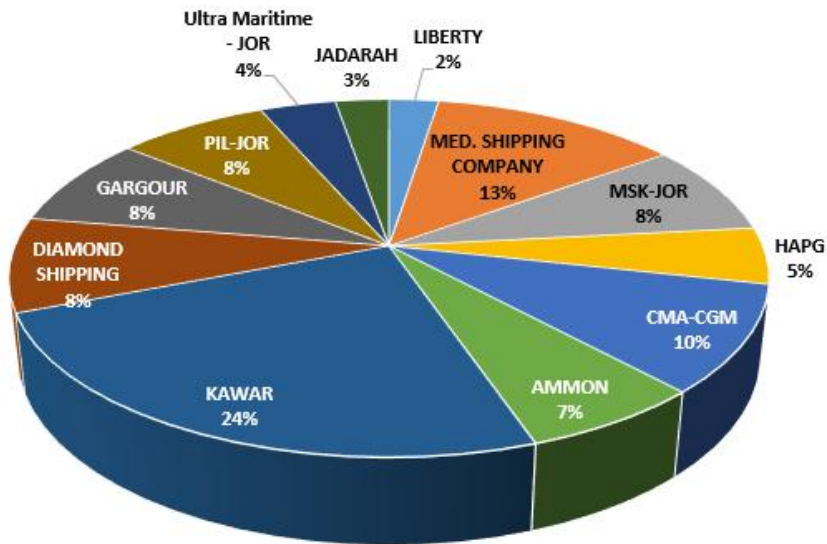

Total Discharge Full (TEU)

- LIBERTY
- HAPG
- KAWAR
- MED. SHIPPING COMPANY
- CMA-CGM
- DIAMOND SHIPPING
- MSK-JOR
- AMMON
- GARGOUR

Total Load Full (TEU)

- LIBERTY
- HAPG
- KAWAR
- MED. SHIPPING COMPANY
- CMA-CGM
- DIAMOND SHIPPING
- MSK-JOR
- AMMON
- GARGOUR