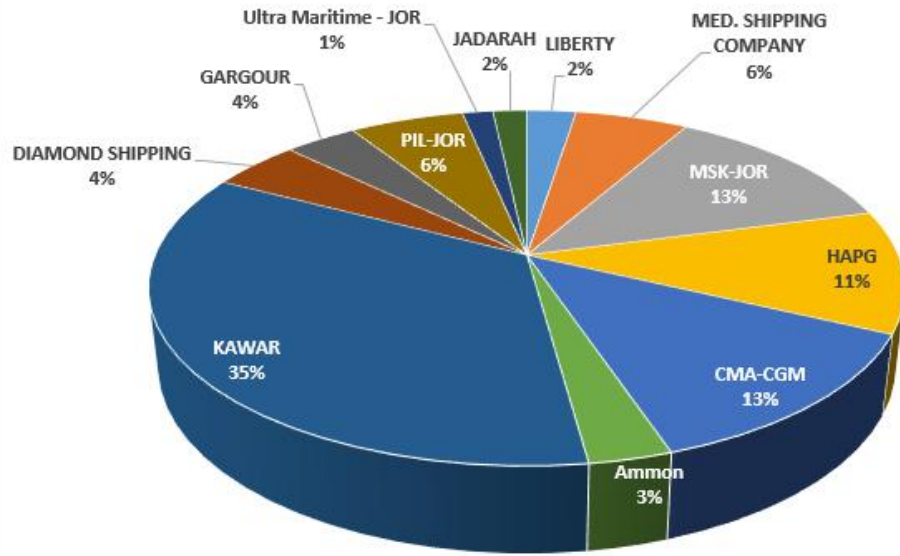

Total Discharge Full (TEU)

- LIBERTY
- HAPG
- KAWAR
- MED. SHIPPING COMPANY
- CMA-CGM
- DIAMOND SHIPPING
- MSK-JOR
- AMMON
- GARGOUR

Total Load Full (TEU)

- LIBERTY
- HAPG
- KAWAR
- MED. SHIPPING COMPANY
- CMA-CGM
- DIAMOND SHIPPING
- MSK-JOR
- AMMON
- GARGOUR